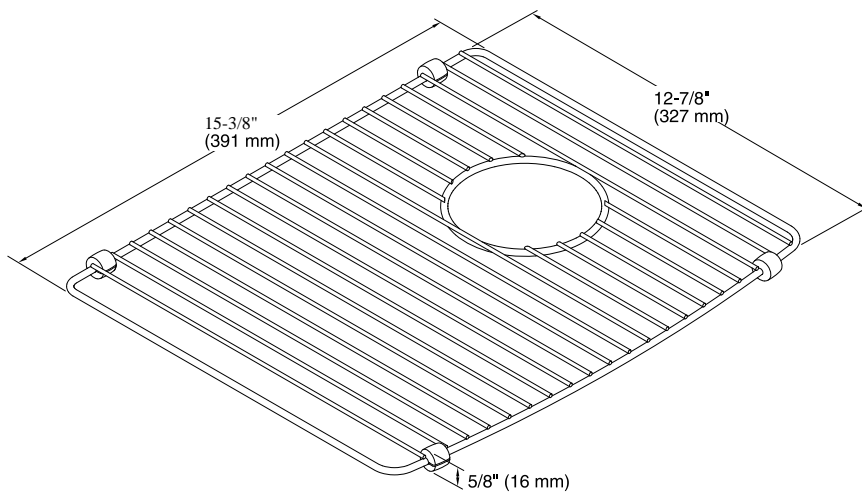

**Deerfield®**  
Right-Bowl Sink Rack  
**K-6122**

**Features**

- Fits in the right bowl of the K-5873 Deerfield kitchen sink.
- Helps protect sink surface from daily wear.
- Reversible design allows rack to fit in either bowl.
- Dishwasher-safe.
- Rubber feet provide added protection.

## Technical Information

All product dimensions are nominal.

Material:                   Stainless Steel